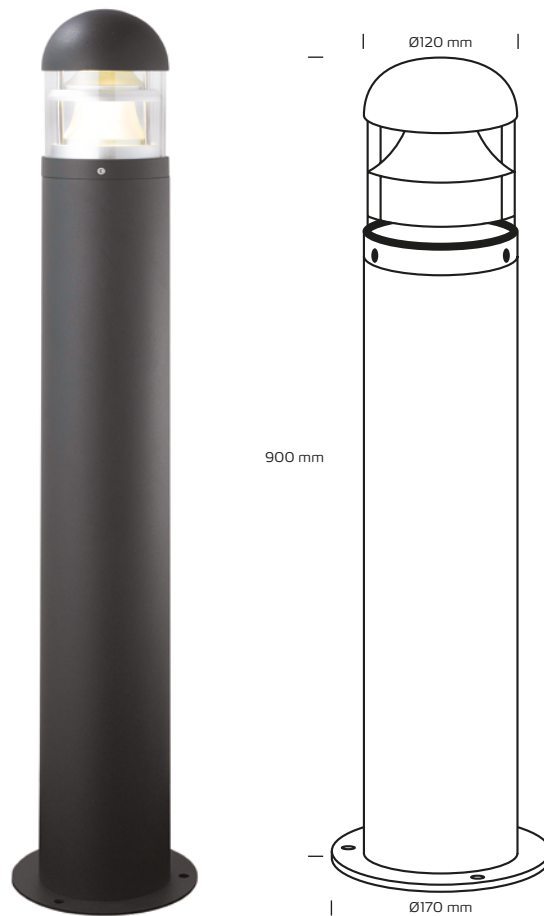

Fabia

Technical data

Voltage	220-240 VAC 50 Hz
System effect	Max. 20W
Light source	No
Socket	E27
Height	900 mm
Exterior dimensions	Ø170 mm
Possibility of through wiring	Yes, 3G2,5
IP-class	IP54
IK-class	IK07
Insulation class	Class I
Material	Armature in die-cast aluminium, powder coated surface
Environment	Outdoors
Warranty	2 years
Approvals	CE

Product information

- Functional and decorative lighting
- Incl. bracket
- Clear glass

*The drawing is not drawn to scale

3 x fittings for embedment

NB: Always use cables of a type approved for permanent installation according to the current legislation. If the cables are in contact with the lamp cover, use cables with an operating temperature of at least 70° C.

Item no.	EAN no.	Colour
4041	5704629040410	Graphite grey