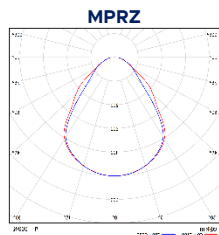

Available accessories:

Product: Recessed MTG FRAME S626x626 RAL9003/
Recessed MTG FRAME S326x1226 RAL9003
Description: Frame for LED luminaire 595x595mm
installation into plasterboard ceiling (1pcs), white steel/
Frame for LED luminaire 1195x295mm installation into
plasterboard ceiling (1pcs), white steel

Product: Surface MTG BOX S606x606x70 Levanto
PLN/UGR LED v2 RAL9003/Surface MTG BOX
S1206x306x70 Levanto PLN/UGR LED v2/Calima R LED
RAL9003

Description: Surface mounting box for LED panel
595x595mm (1pcs), white steel/ Surface mounting box for
LED panel 1206x306mm (1pcs), white steel
*note - surface mounting box is compatible with EM3 option

Product: Decorative COVER 595x595/D500 Levanto
PLN/UGR LED RAL9003
Description: Decorative cover with 500mm round opening
for LED panel 595x595mm (1pcs), white steel

Product: Suspension MTG kit Levanto UGR/PLN G series
Description: Suspension kit for LED panel

Product: Decorative REFLECTOR 595x595 Levanto
PLN/UGR LED RAL9003
Description: Decorative reflector for LED panel
595x595mm (1pcs), white steel

Product: Surface MTG kit Levanto UGR/PLN G2 series
S600x600 RAL9016
Description: Surface mounting kit for recessed LED
luminaires 600x600mm (1pcs), white extruded aluminium

Product: Surface MTG kit Levanto UGR/PLN G series
S300x1200 RAL9003
Description: Surface mounting kit for recessed LED
luminaires 300x1200mm (1pcs), white extruded aluminium

Product: Recessed MTG kit LEVANTO PLN G series
Description: Recessed MTG kit

Product: Decorative BORDER 595x595 Levanto
PLN/UGR LED RAL9003
Description: Decorative perforated reflector for LED panel
595x595mm (1pcs), white steel